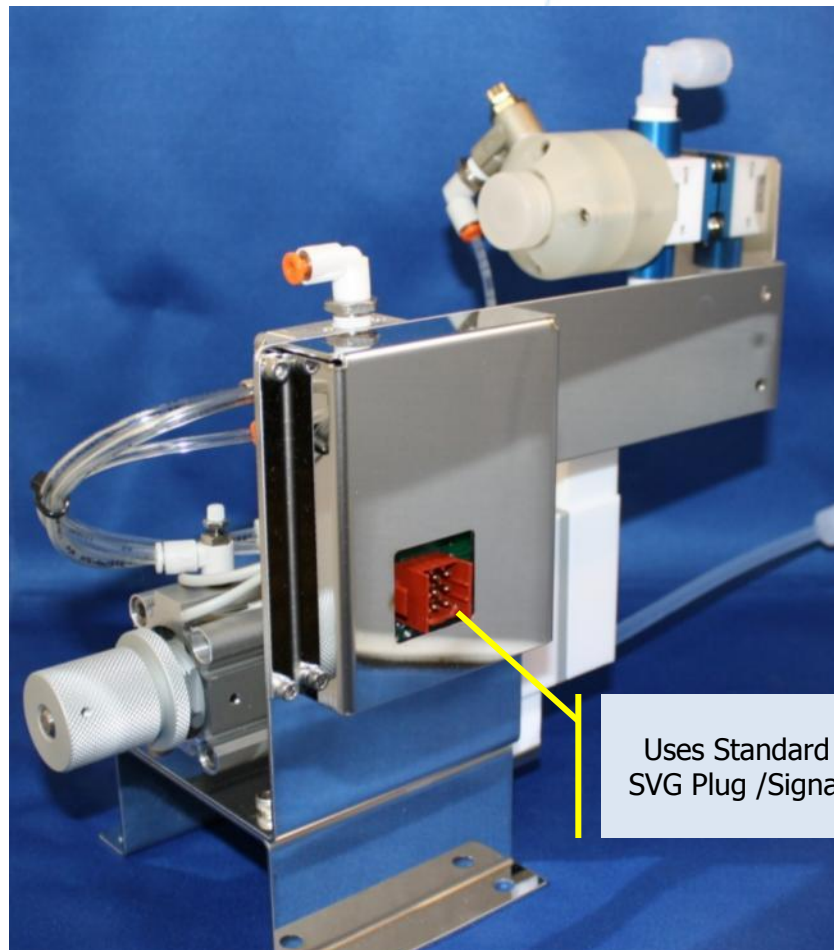

# TP-12 /1000 cP PUMP

Uses Standard  
SVG Plug /Signal

RT Assembly	Pump	Max Viscosity	Volume	Type	Suck-back
17-77695-01	TP-12	1000 cp	8 cc	Outer Bellows	Yes