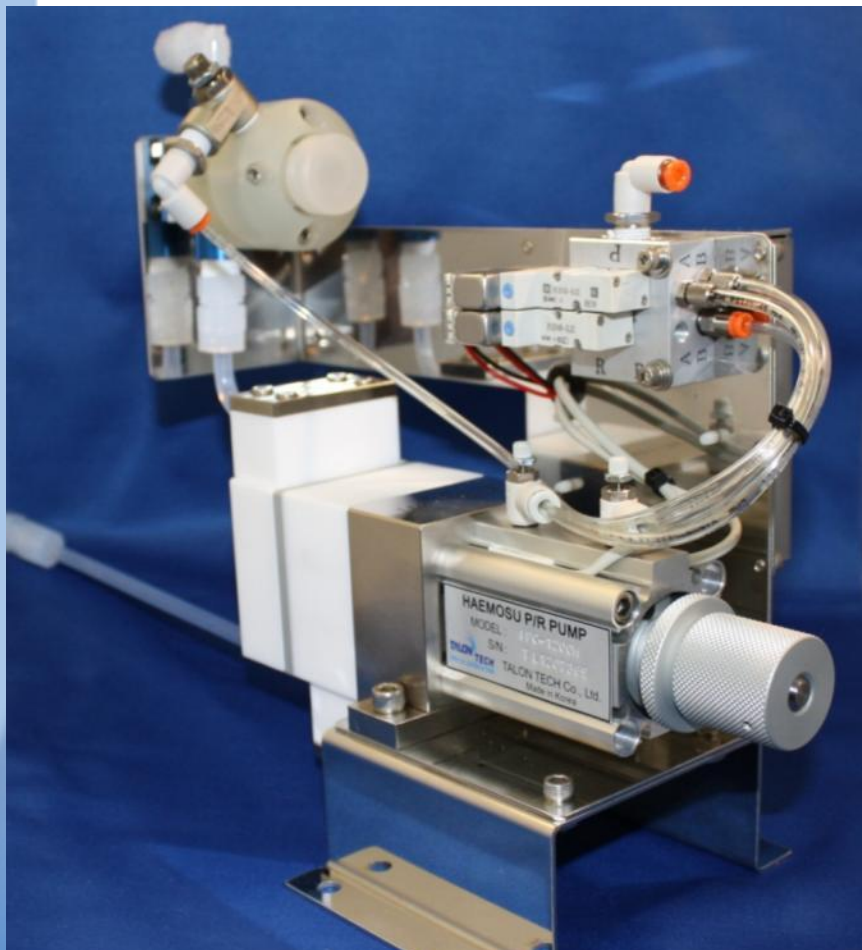

# TP-12 /1000 cP PUMP

Uses Standard  
SVG Plug /Signal

RT Assembly	Pump	Max Viscosity	Volume	Type	Suck-back
17-77695-01	TP-12	1000 cp	8 cc	Outer Bellows	Yes