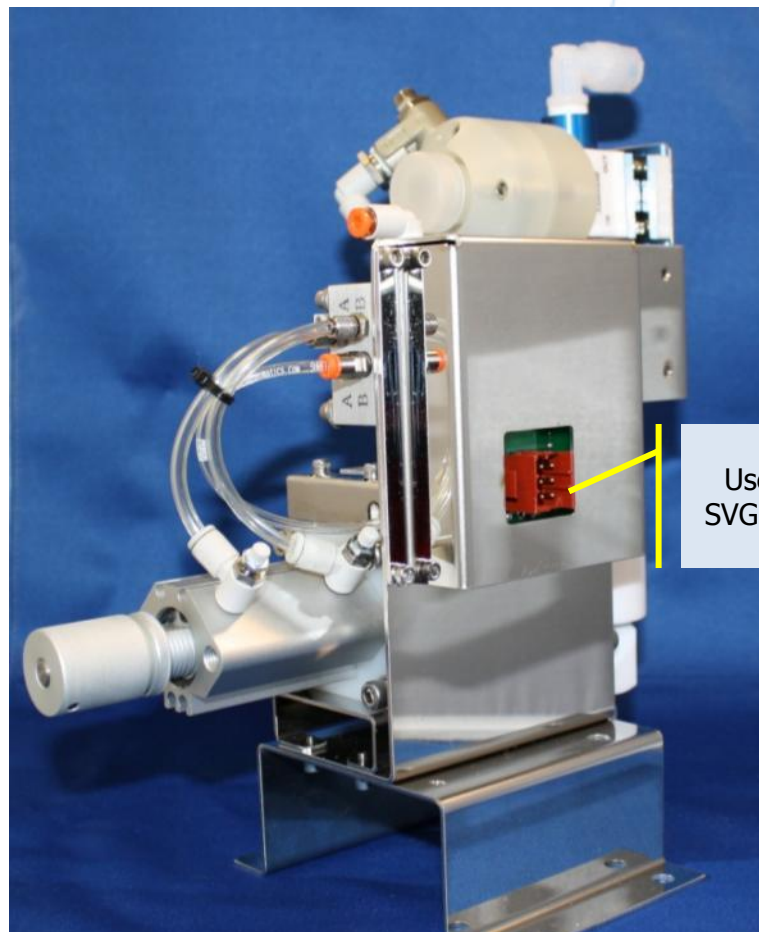

TP-10 /150 cP PUMP

Uses Standard
SVG Plug / Signal

RT Assembly	Pump	Max Viscosity	Volume	Type	Suck-back
17-77695-02	TP-10	150 cp	8 cc	Inner Bellows	Yes